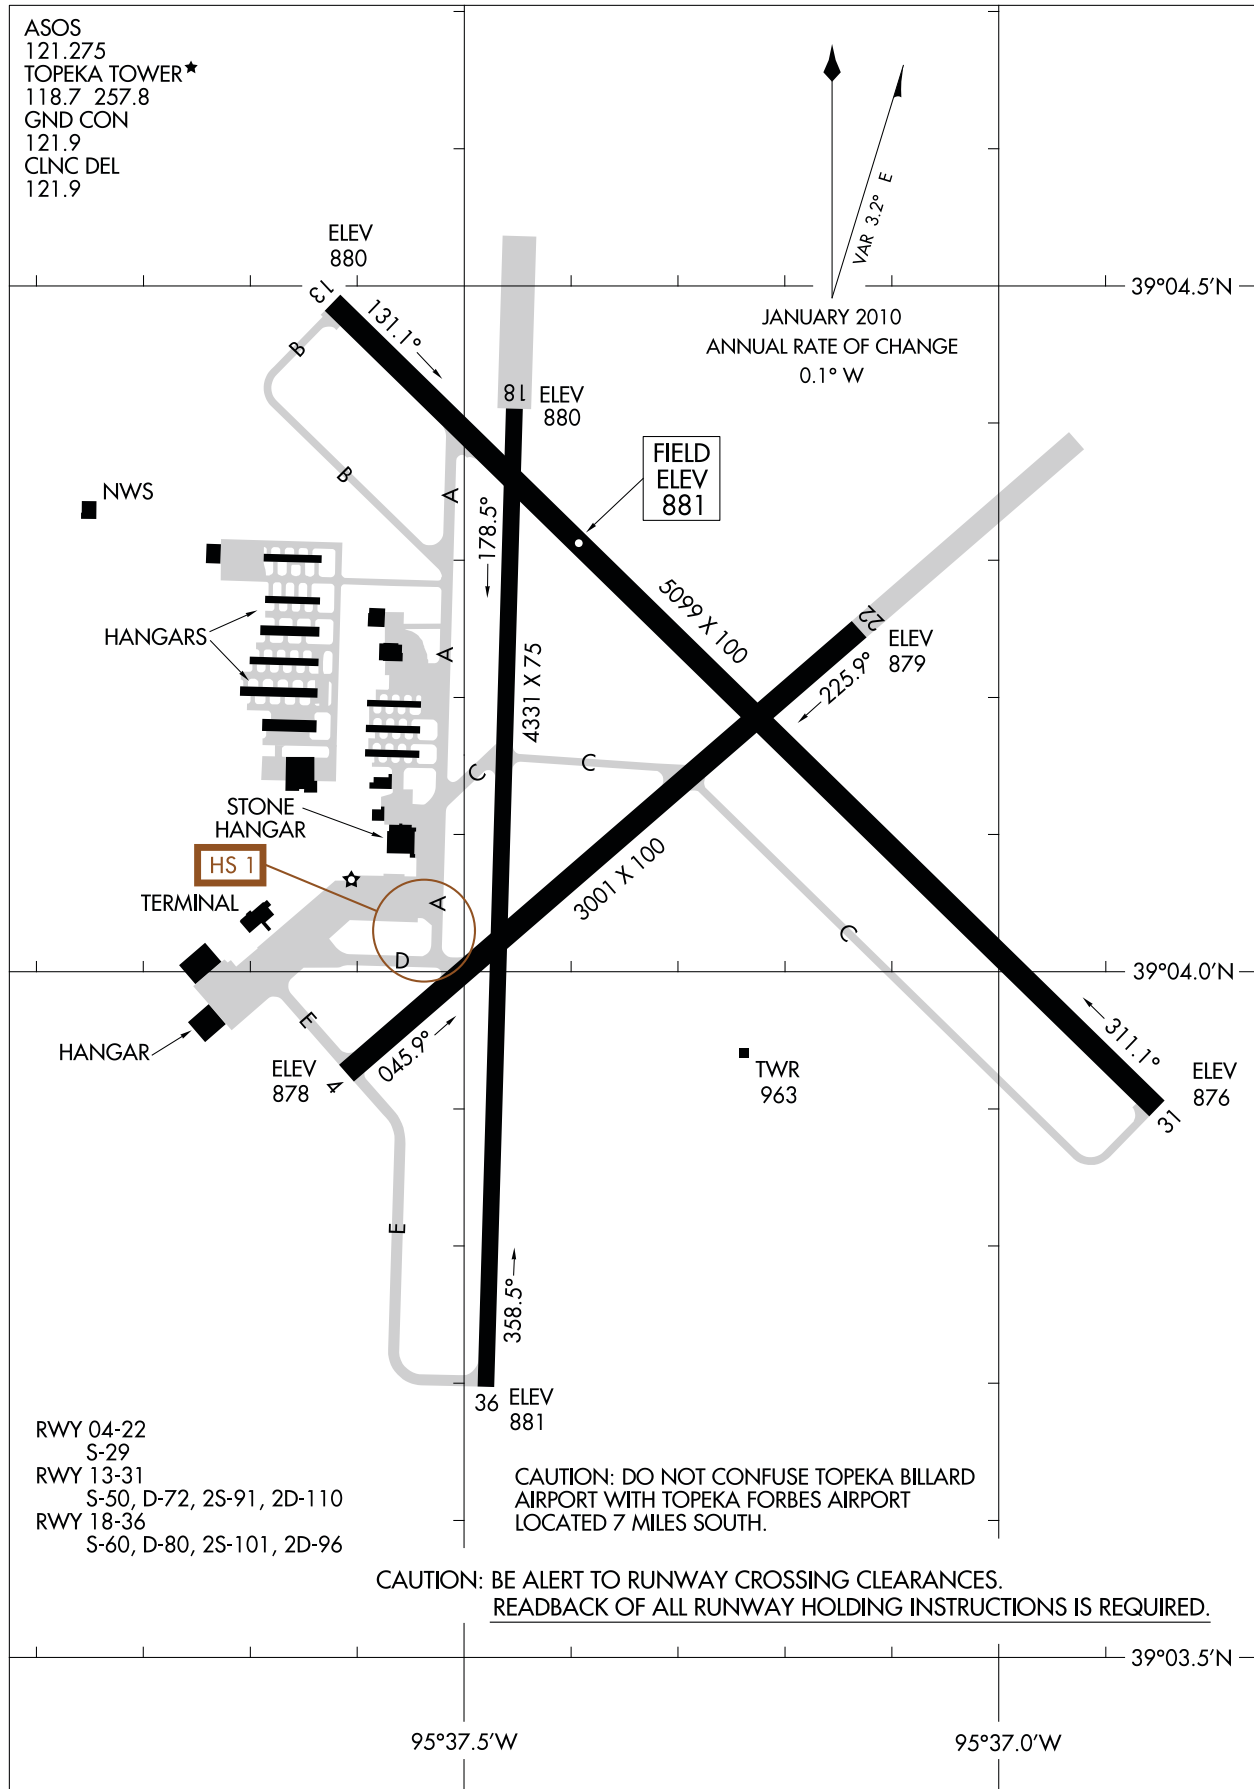

AIRPORT DIAGRAM

AL-620 (FAA)

TOPEKA/PHILIP BILLARD MUNI (TOP)
TOPEKA, KANSAS

ASOS
121.275
TOPEKA TOWER★
118.7 257.8
GND CON
121.9
CLNC DEL
121.9

NC-2, 04 APR 2013 to 02 MAY 2013

NC-2, 04 APR 2013 to 02 MAY 2013

RWY 04-22
S-29
RWY 13-31
S-50, D-72, 2S-91, 2D-110
RWY 18-36
S-60, D-80, 2S-101, 2D-96

CAUTION: DO NOT CONFUSE TOPEKA BILLARD
AIRPORT WITH TOPEKA FORBES AIRPORT
LOCATED 7 MILES SOUTH.

CAUTION: BE ALERT TO RUNWAY CROSSING CLEARANCES.
READBACK OF ALL RUNWAY HOLDING INSTRUCTIONS IS REQUIRED.

AIRPORT DIAGRAM

TOPEKA, KANSAS
TOPEKA/PHILIP BILLARD MUNI (TOP)